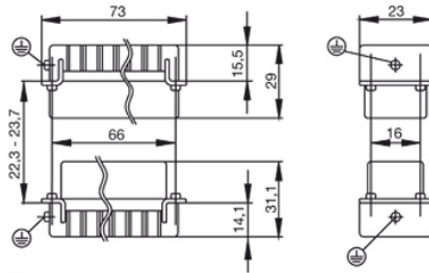

**HDC insert
HDC HA 16 FS**

Weidmüller Interface GmbH & Co. KG
Klingenbergstraße 16
D-32758 Detmold
Germany
Fon: +49 5231 14-0
Fax: +49 5231 14-292083
www.weidmueller.com

Drawings

Abmessungen

Steil

Buchse